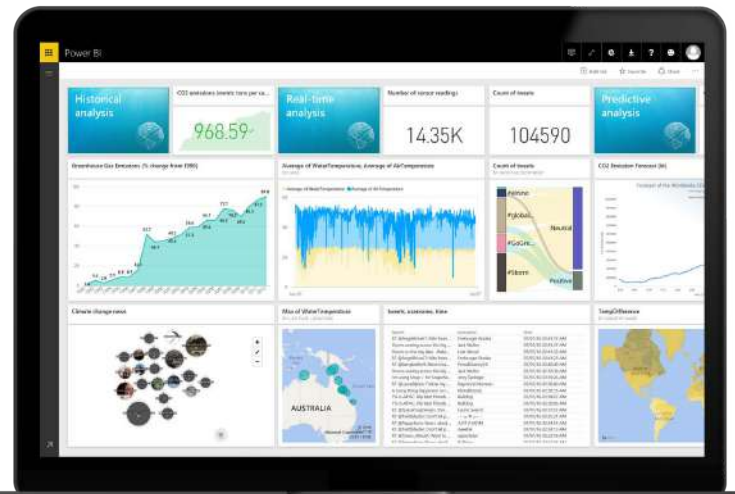

Empower your Business

Microsoft Power BI can help empower users throughout your organization with self-service insights in a natural and accessible way that fuels action, productivity and efficiency.

Cortana Intelligence and Power BI

Using integrated Cortana intelligence users are able to leverage the Microsoft Dynamics 365 AI framework to analyze trends and help make long term impactful business decision.

Connect to your data sources

Power BI let you easily connect to your data sources, visualize (or discover) what's important, Ask Power BI questions about your data using natural language and get an answer instantly in the form of a stunning visual that you can pin to a report or dashboard.

Create and Build your own reports

Power BI's intuitive interface allows end users to build reports and dashboards that are critical to your business success.

Visibility across your business

With Power BI you can pin reports directly in to Dynamics 365 and Office 365 and provide contextual insights related to business operations.